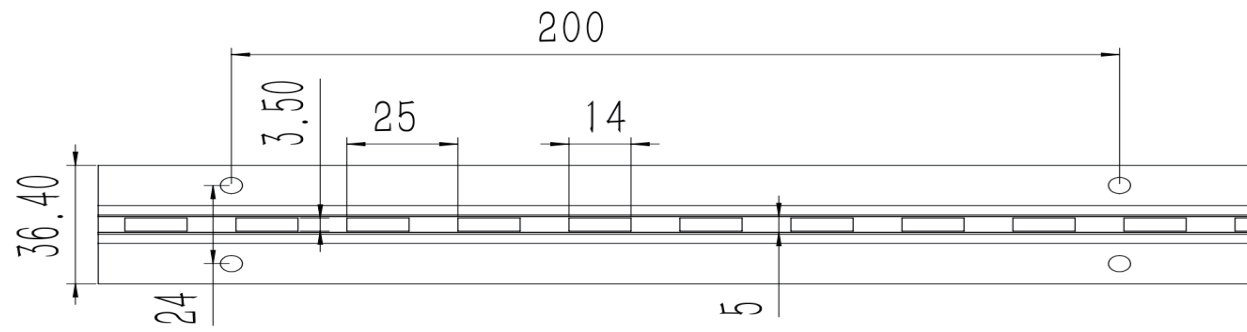

Product size drawing:
Ürün boyutu çizimi: