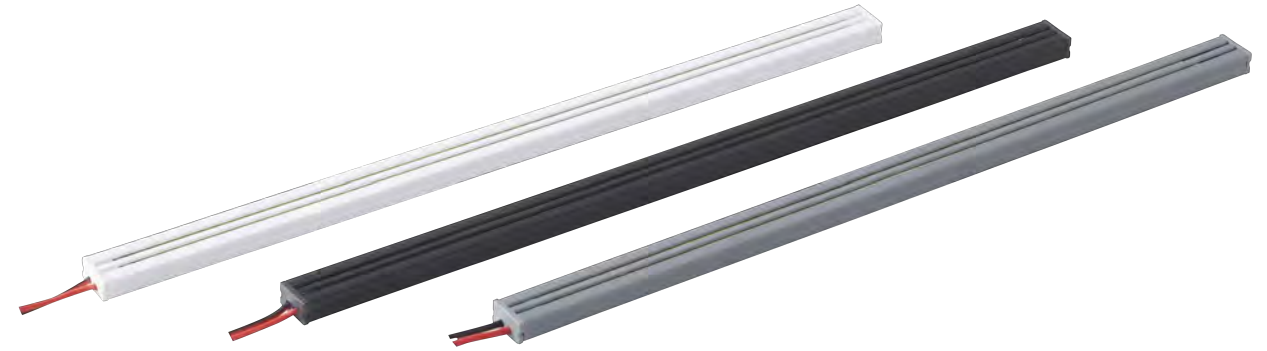

Elektro Ray Soket

Power Track Socket

Product Information

Model	Voltage	Length (MM)
GM-8601-QZCT	12/24V	150MM
GM-8601-QZCT	12/24V	350MM
GM-8601-QZCT	12/24V	500MM

Monofaze Elektro Ray

Power Track

GM-8603

Product Information