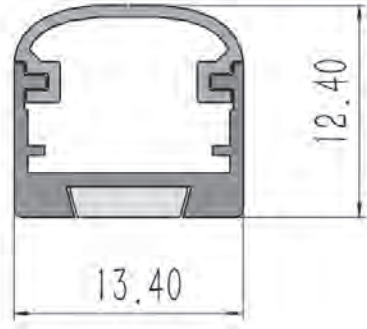

Düşük Sıcaklıklı Mıknatıslı Led Armatür

Low temperature magnetic laminate lamp

GM-6541

Düşük Sıcaklık
37°C 700lm/m

Product Information

Model Number	Volts	Power	Color Temperature	Length (MM)
GM-6541	12V/24V	2.6W	3000K/4000K/6000K	420
GM-6541	12V/24V	3.2W	3000K/4000K/6000K	520
GM-6541	12V/24V	4.6W	3000K/4000K/6000K	720
GM-6541	12V/24V	5.2W	3000K/4000K/6000K	820
GM-6541	12V/24V	5.8W	3000K/4000K/6000K	920
GM-6541	12V/24V	6.5W	3000K/4000K/6000K	1020
GM-6541	12V/24V	7.2W	3000K/4000K/6000K	1120

Lamba sıcaklığının ürünler üzerinde etkisi

Effect of lamp temperature on products

High temperature makes the plastic bag appear water droplets make food spoilage.

Yüksek sıcaklık plastik torbanın görünmesini sağlar su damlacıkları yiyeceklerin bozulmasına neden olur.

High temperature makes cosmetics melt and become inactive.

Yüksek sıcaklık kozmetiklerin erimesine ve aktif değil.

Düşük sıcaklık raf lambası şeması: ürün fotoelektrik parametreleri

Low temperature shelf lamp diagram: product photoelectric parameters

Sports Event	Parameters
Input Voltage	DC12V/DC24V
power (output)	6.5W/M
color temperature	3000K/4000K/5000K/6500K
photosynthetic efficiency	105lm/W
phanero-index	Ra > 85
Light source type	SMD2835
Number of light sources	120 beads/M 140 beads/M 160 beads/M
Lamp Material	6063 Aluminum Profile
Lampshade Color	white
Lampshade Material	PC
Connector Type	JST/SM /2PX

Düşük sıcaklık raf lambalarının enerji tasarrufu avantajları

Energy saving advantages of low temperature shelf lights