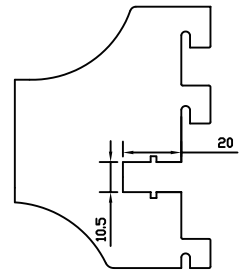

[Model B Çizimi]