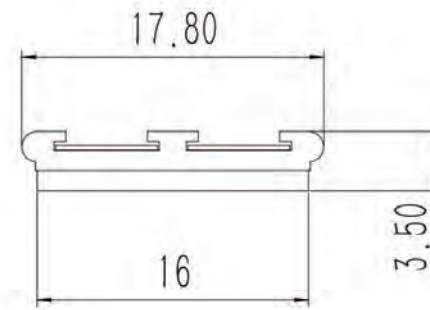

Mıknatıslı Sistem Elektro Ray Ultra İnce

Magnetic System Power Track

GM-8607

Product Information

Model Number	Amps	Length (MM)	Color
GM-8607	7A	1200	Black/White
GM-8607	7A	1400	Black/White
GM-8607	7A	1600	Black/White
GM-8607	7A	1800	Black/White
GM-8607	7A	2000	Black/White