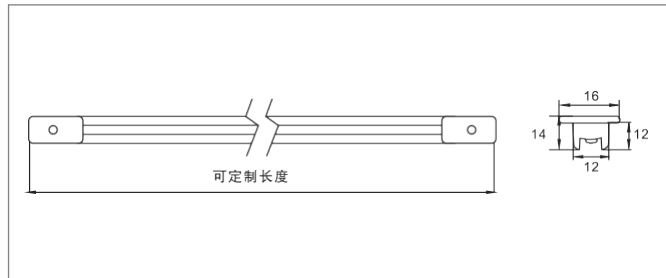

S/A Monofaze Elektro Ray

Single-Phase Power Track Under Plaster

GM-8601

Product Information

Model	Input Voltage	MM	Color
GM -8601	DC12/24V	1000	Black/White/Gray
GM -8601	DC12/24V	1200	Black/White/Gray
GM -8601	DC12/24V	1500	Black/White/Gray
GM -8601	DC12/24V	1800	Black/White/Gray
GM -8601	DC12/24V	2000	Black/White/Gray

Elektro Ray Soket

Power Track Socket

Product Information

Model	Voltage	Length (MM)
GM-8601-QZCT	12/24V	150MM
GM-8601-QZCT	12/24V	350MM
GM-8601-QZCT	12/24V	500MM

Monofaze Elektro Ray

Power Track

GM-8603

Product Information

Model	Input Voltage	MM	Color
GM -8603	DC12/24V	1000	Black/White/Gray
GM -8603	DC12/24V	1200	Black/White/Gray
GM -8603	DC12/24V	1500	Black/White/Gray
GM -8603	DC12/24V	1800	Black/White/Gray
GM -8603	DC12/24V	2000	Black/White/Gray

Dik Soket

Upright Socket

Product Information

Model	Voltage	Length (MM)
GM-8603-YXCT	12/24V	150MM
GM-8603-YXCT	12/24V	350MM
GM-8603-YXCT	12/24V	500MM