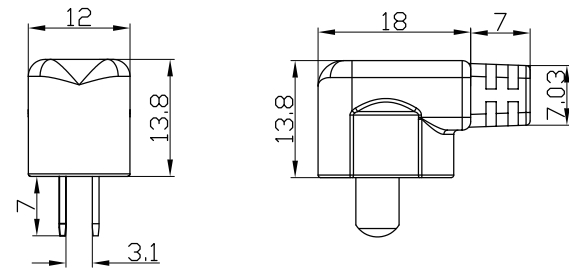

Elektro Ray Soket

Power Track Socket

Product Information

Model	Voltage	Length (MM)
GM-8601-QZCT	12/24V	150MM
GM-8601-QZCT	12/24V	350MM
GM-8601-QZCT	12/24V	500MM