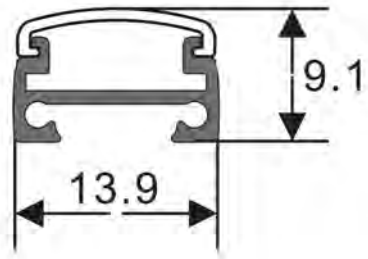

Mıknatıslı Alüminyum Led Armatür

Aluminum Led Luminaire With Magnet

GM-6501

Product Information

Model Number	Volts	Power	Color Temperature	Length (MM)
GM-6501	12V/24V	4. 2W	3000K/4000K/6000K	420
GM-6501	12V/24V	5. 2W	3000K/4000K/6000K	520
GM-6501	12V/24V	7. 2W	3000K/4000K/6000K	720
GM-6501	12V/24V	8. 2W	3000K/4000K/6000K	820
GM-6501	12V/24V	9. 2W	3000K/4000K/6000K	920
GM-6501	12V/24V	10. 2W	3000K/4000K/6000K	1020
GM-6501	12V/24V	11. 2W	3000K/4000K/6000K	1120