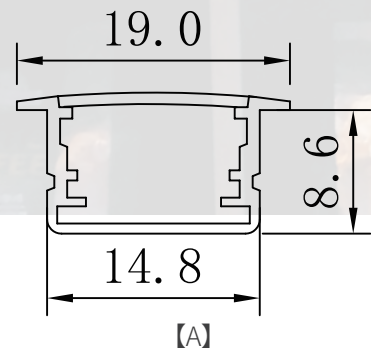

Slot Size: Length of Light Bar - 6MM

[B]

Product Information

Model Number	Volts	Power	Color Temperature	Length (MM)
GM-6537	12V/24V	3W	3000K/4000K/6000K	300
GM-6537	12V/24V	4W	3000K/4000K/6000K	400
GM-6537	12V/24V	6W	3000K/4000K/6000K	600
GM-6537	12V/24V	7W	3000K/4000K/6000K	700
GM-6537	12V/24V	8W	3000K/4000K/6000K	800
GM-6537	12V/24V	9W	3000K/4000K/6000K	900
GM-6537	12V/24V	11W	3000K/4000K/6000K	1100