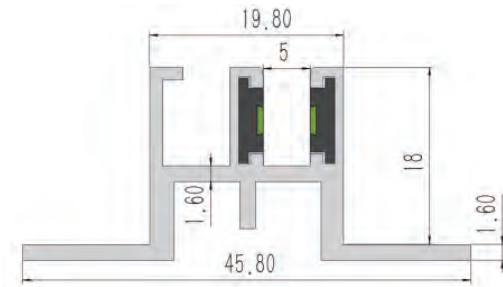

Product size drawing:
Ürün boyutu çizimi: