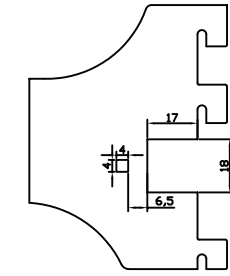

Smart Elektro Ray Soket

Smart Power Track Socket

GM-8605-CT

[Model A Çizimi]