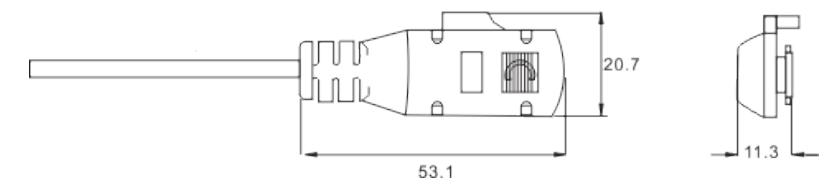

Slim Elektro Ray Soket

Slim Power Track Socket

GM-8604A-XKCT

Product Information

Model Number	Amps	Length (MM)
GM-8604A-XKCT	3A	500MM

S/A Monofaze Elektro Ray

Single-Phase Power Track Under Plaster

GM-8601