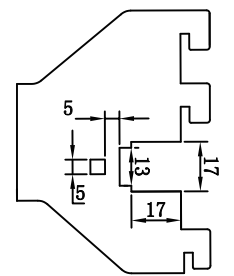

Slot Size: Length of Light Bar - 6MM

[B]

Product Information

Model Number	Volts	Power	Color Temperature	Length (MM)
GM-6537	12V/24V	3W	3000K/4000K/6000K	300
GM-6537	12V/24V	4W	3000K/4000K/6000K	400
GM-6537	12V/24V	6W	3000K/4000K/6000K	600
GM-6537	12V/24V	7W	3000K/4000K/6000K	700
GM-6537	12V/24V	8W	3000K/4000K/6000K	800
GM-6537	12V/24V	9W	3000K/4000K/6000K	900
GM-6537	12V/24V	11W	3000K/4000K/6000K	1100

Smart Elektro Ray Soket

Smart Power Track Socket

GM-8605-CT

[Model A Çizimi]

[Model B Çizimi]

[Model C Çizimi]

[Model D Çizimi]

Product Information

Model Number	Amps	Length (MM)
GM-8605-CT	3A	450

Smart Elektro Ray

Smart Power Track

GM-8605

Product Information

Model Number	Volts	Length (MM)	Color Temperature
GM-8605	12V/24V	1200	2525/3030/3050/3060/3070/3080
GM-8605	12V/24V	1400	2525/3030/3050/3060/3070/3080
GM-8605	12V/24V	1600	2525/3030/3050/3060/3070/3080
GM-8605	12V/24V	1800	2525/3030/3050/3060/3070/3080
GM-8605	12V/24V	2000	2525/3030/3050/3060/3070/3080
GM-8605	12V/24V	2400	2525/3030/3050/3060/3070/3080
GM-8605	12V/24V	2800	2525/3030/3050/3060/3070/3080