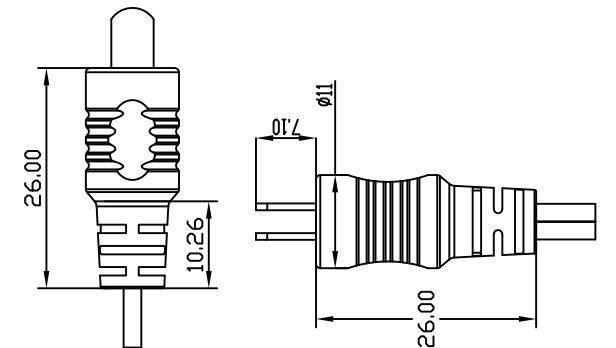

Dik Soket

Upright Socket

Product Information

Model	Voltage	Length (MM)
GM-8603-YXCT	12/24V	150MM
GM-8603-YXCT	12/24V	350MM
GM-8603-YXCT	12/24V	500MM