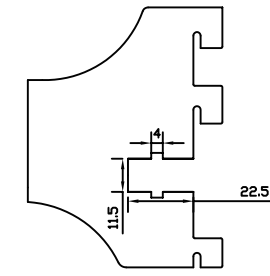

Slot Size: Length of Light Bar - 6MM

[B]

Product Information

Model Number	Volts	Power	Color Temperature	Length (MM)
GM-6537	12V/24V	3W	3000K/4000K/6000K	300
GM-6537	12V/24V	4W	3000K/4000K/6000K	400
GM-6537	12V/24V	6W	3000K/4000K/6000K	600
GM-6537	12V/24V	7W	3000K/4000K/6000K	700
GM-6537	12V/24V	8W	3000K/4000K/6000K	800
GM-6537	12V/24V	9W	3000K/4000K/6000K	900
GM-6537	12V/24V	11W	3000K/4000K/6000K	1100

Smart Elektro Ray Soket

Smart Power Track Socket

GM-8605-CT

[Model A Çizimi]

[Model B Çizimi]

[Model C Çizimi]

[Model D Çizimi]

Product Information

Model Number	Amps	Length (MM)
GM-8605-CT	3A	450

Smart Elektro Ray

Smart Power Track

GM-8605

Product Information

Model Number	Volts	Length (MM)	Color Temperature
GM-8605	12V/24V	1200	2525/3030/3050/3060/3070/3080
GM-8605	12V/24V	1400	2525/3030/3050/3060/3070/3080
GM-8605	12V/24V	1600	2525/3030/3050/3060/3070/3080
GM-8605	12V/24V	1800	2525/3030/3050/3060/3070/3080
GM-8605	12V/24V	2000	2525/3030/3050/3060/3070/3080
GM-8605	12V/24V	2400	2525/3030/3050/3060/3070/3080
GM-8605	12V/24V	2800	2525/3030/3050/3060/3070/3080