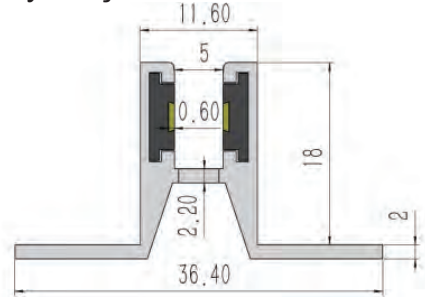

Product size drawing:
Ürün boyutu çizimi: