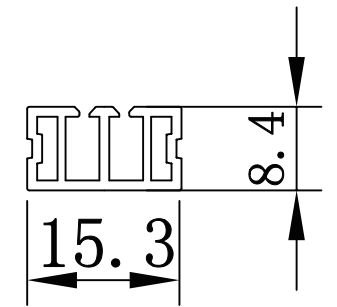

S/A Monofaze Elektro Ray

Single-Phase Power Track Under Plaster

GM-8601

Product Information

Model	Input Voltage	MM	Color
GM -8601	DC12/24V	1000	Black/White/Gray
GM -8601	DC12/24V	1200	Black/White/Gray
GM -8601	DC12/24V	1500	Black/White/Gray
GM -8601	DC12/24V	1800	Black/White/Gray
GM -8601	DC12/24V	2000	Black/White/Gray

Elektro Ray Soket

Power Track Socket

Product Information

Model	Voltage	Length (MM)
GM-8601-QZCT	12/24V	150MM
GM-8601-QZCT	12/24V	350MM
GM-8601-QZCT	12/24V	500MM

Monofaze Elektro Ray

Power Track

GM-8603

Product Information

Model	Input Voltage	MM	Color
GM -8603	DC12/24V	1000	Black/White/Gray
GM -8603	DC12/24V	1200	Black/White/Gray
GM -8603	DC12/24V	1500	Black/White/Gray
GM -8603	DC12/24V	1800	Black/White/Gray
GM -8603	DC12/24V	2000	Black/White/Gray

Dik Soket

Upright Socket

Product Information

Model	Voltage	Length (MM)
GM-8603-YXCT	12/24V	150MM
GM-8603-YXCT	12/24V	350MM
GM-8603-YXCT	12/24V	500MM